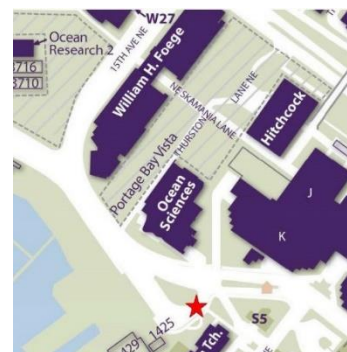

2019 DEPARTMENT OF GENOME SCIENCES RETREAT

Sleeping Lady Resort

Leavenworth, WA

September 18-20, 2019

Wednesday, September 18

8:45 – 9:00

BOARD BUSES

Board at the roundabout near the south ticket gate
Buses leave promptly at 9:00

11:30 – 1:30

LUNCH

Kingfisher Dining Hall

1:30 – 1:40

RETREAT WELCOME & ANNOUNCEMENTS

Chapel Theater

1:40 – 2:40

INTRODUCTION OF FIRST YEAR GS AND MCB STUDENTS

2:40 – 2:45

ADMINISTRATIVE ANNOUNCEMENTS – *Maureen Larsen*

2:45 – 3:00

AFTERNOON BREAK

Salmon Gallery

3:00 – 4:30

SESSION 1 – Bill Noble, GS AIMS, Brian Beliveau, Christine Queitsch, Doug Fowler

Chapel Theater

4:30 – 5:00

DEPARTMENT PHOTO

Chihuly Glass Sculpture

5:00 – 5:30

FREE TIME

(Check-In available from 4:45-6)

5:30 – 7:00

DINNER

Kingfisher Dining Hall

7:00 – 8:00

KEYNOTE ADDRESS – *Rebecca Heisman*

Chapel Theater

8:00 – 10:00

SOCIAL

Salmon Gallery (*Please have your ID. Bartenders will not serve alcohol to anyone without an ID.*)

9:00 – 10:00

GAME NIGHT AT THE GENOME

Chapel Theater

THANK YOU TO OUR SPONSORS FOR THEIR GENEROUS CONTRIBUTIONS!